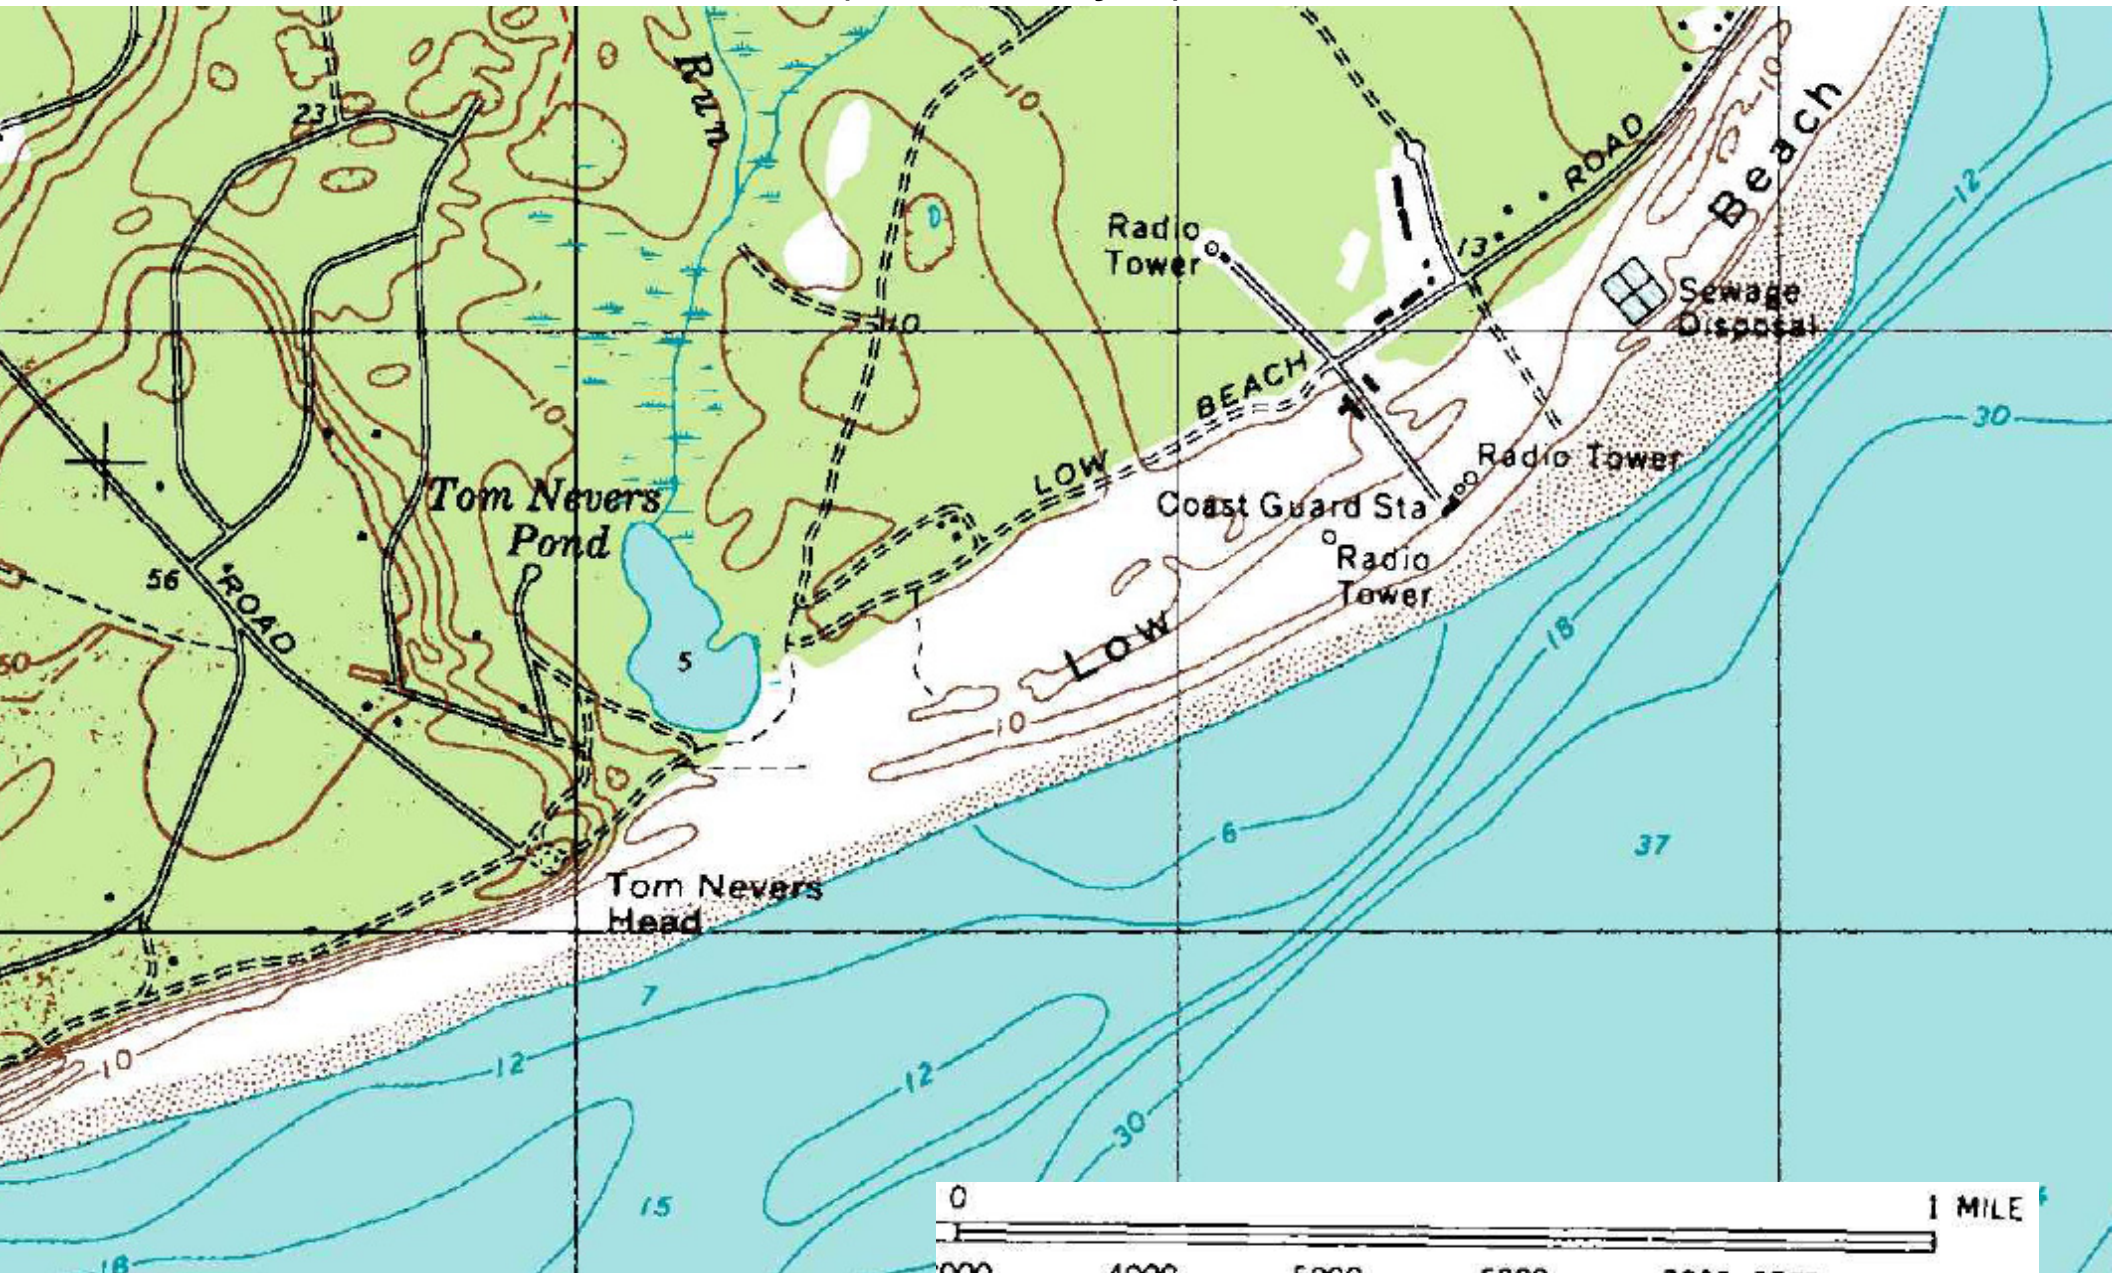

# Siasconset (Martha's Vineyard), Massachusetts

Contour interval: 10 feet  
Topo maps available for free download at  
<http://store.usgs.gov/locator/index.html>