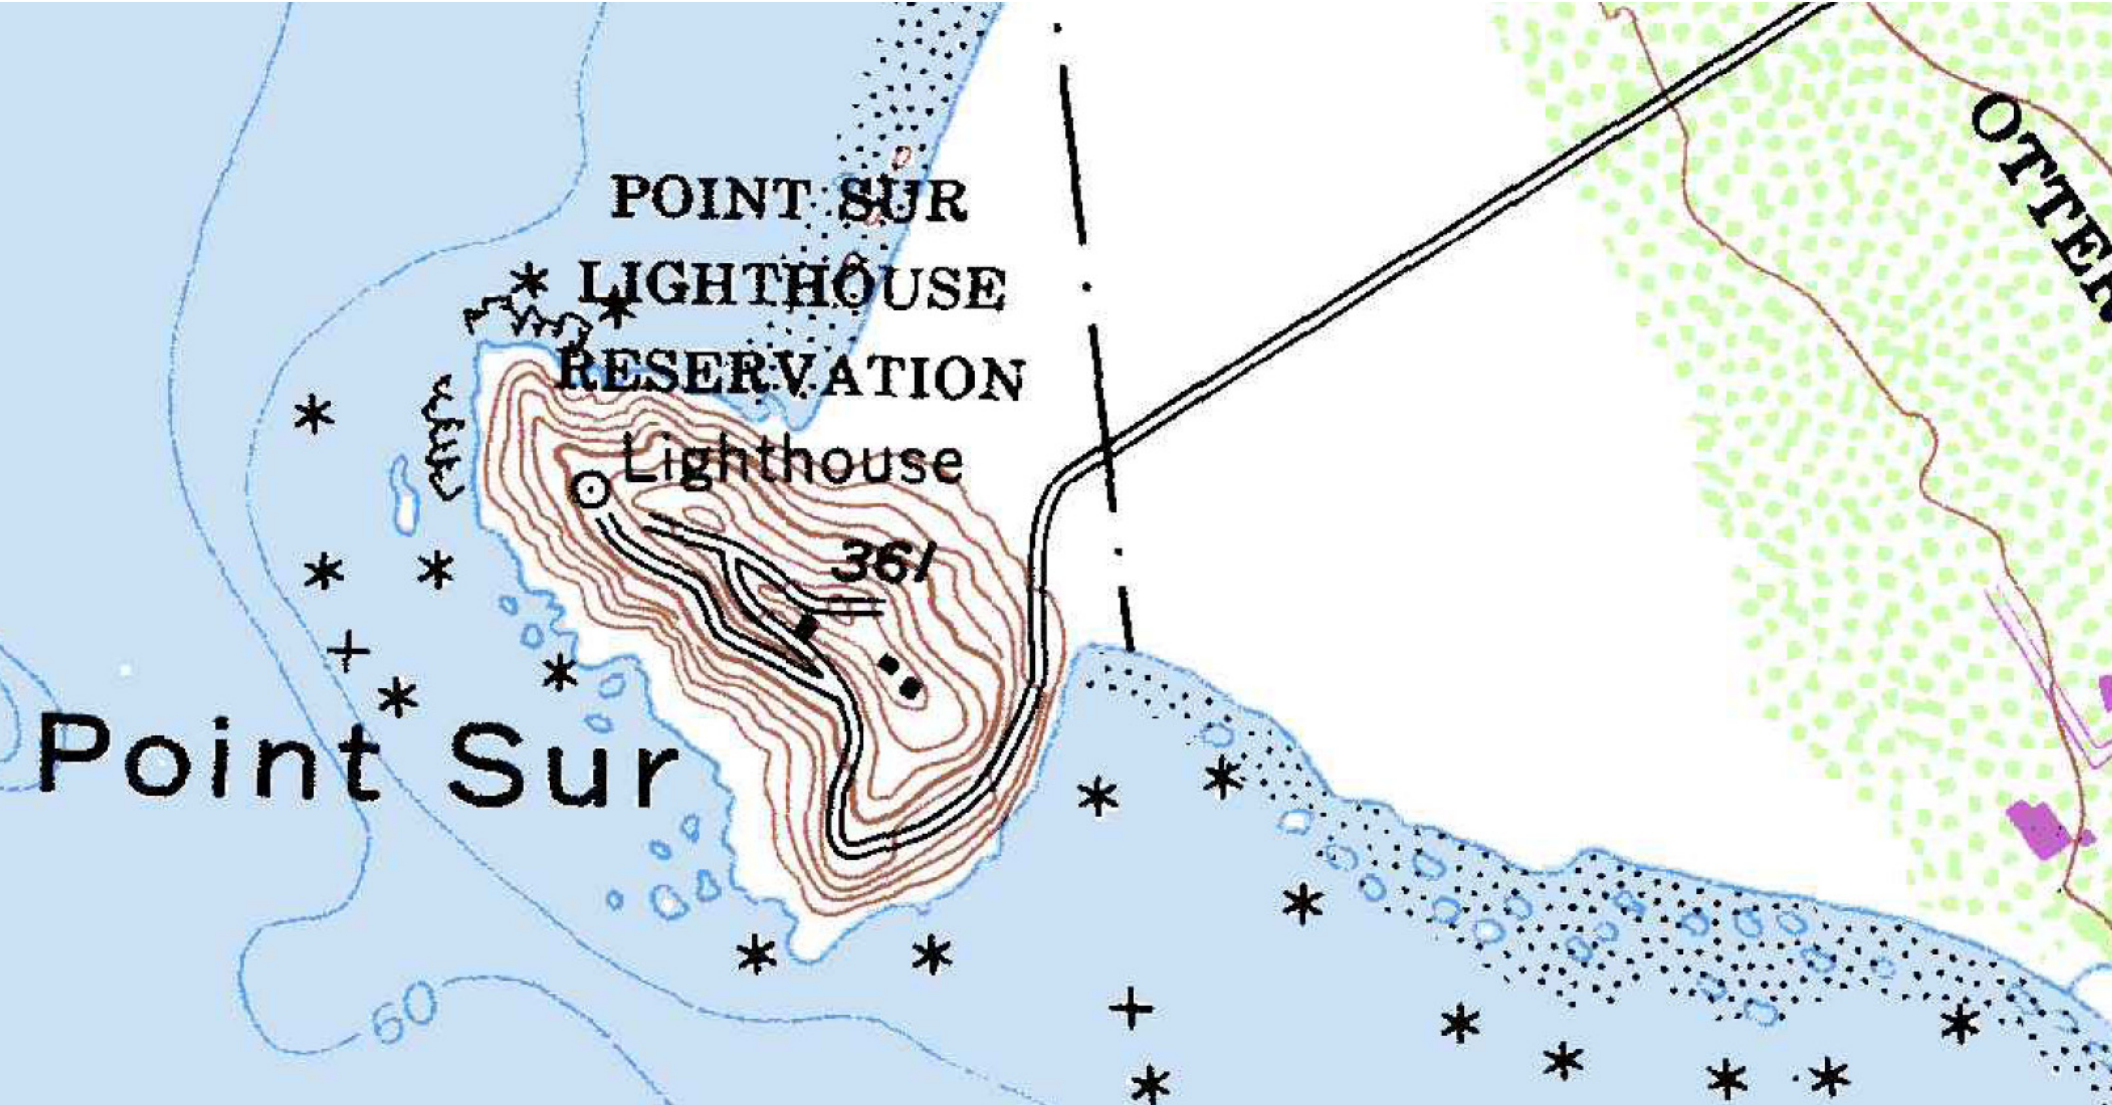

Point Sur, California

Contour interval: 40 m  
Topo maps available for free download  
at <http://store.usgs.gov/locator/index.html>