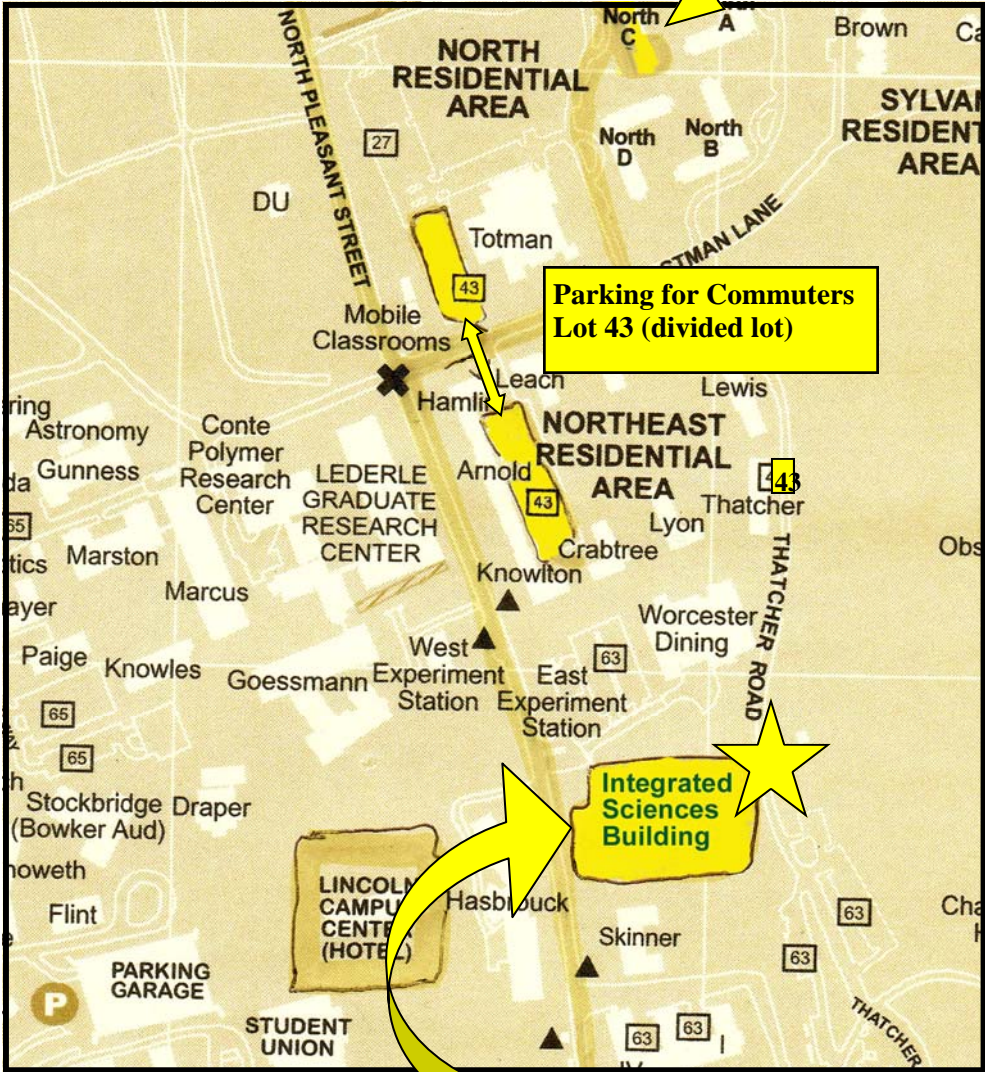

**DORM**

**Parking for Commuters  
Lot 43 (divided lot)**

**Integrated  
Sciences  
Building**

**Classrooms**  
Register in Main Lobby  
Address for GPS:  
  
661 N. Pleasant St.  
Amherst, MA